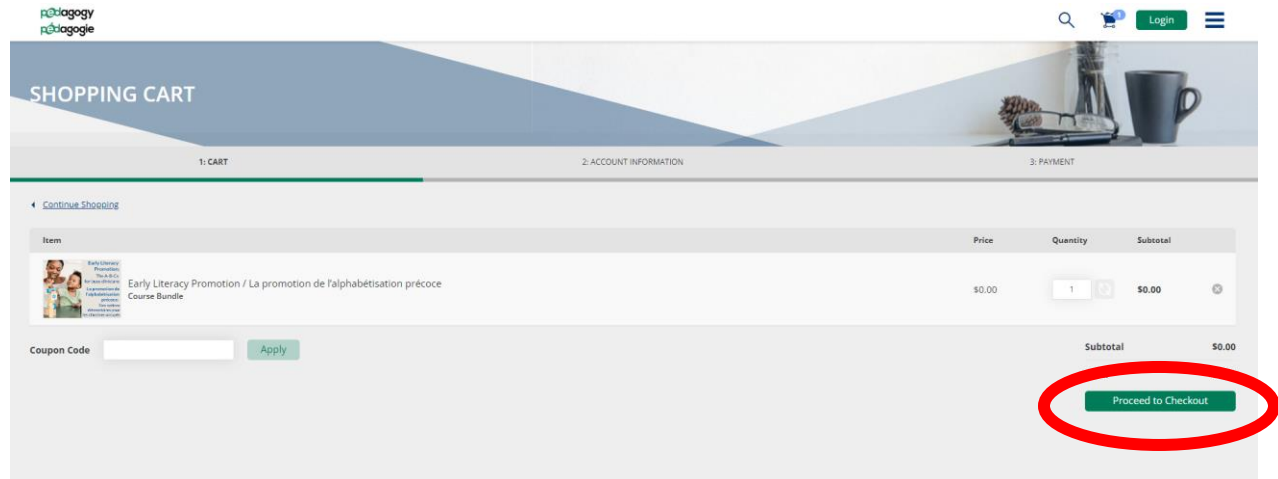

'EARLY LITERACY PROMOTION: A-B-C's for busy clinicians' Registration Instructions

1. Go to <https://pedagogy.cps.ca/#/catalog>
2. Find the listing for the Early Literacy Promotion module and select the green button with the price '\$0.00' on the right side of the page.
3. The button will change to say 'Added to Cart.' Select again to be directed to the shopping cart.

4. Select 'Proceed to checkout'. You will be promoted to create an account.

5. Select 'Sign Up' if you don't have an account. Login if you do have an account.

6. Once you have created your account and logged in, you will find the course under 'My Courses.'