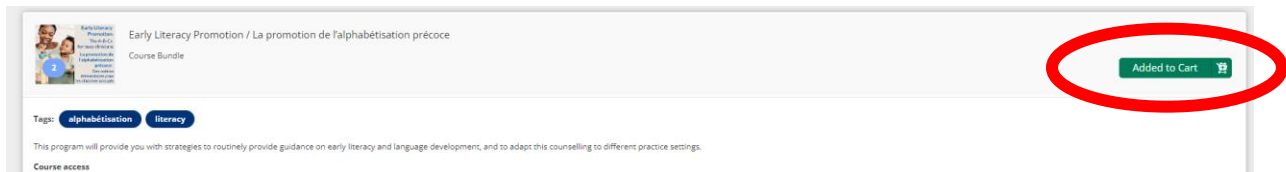

'EARLY LITERACY PROMOTION: A-B-C's for busy clinicians' Registration Instructions

1. Go to <https://pedagogy.cps.ca/#/catalog>
2. Find the listing for the Early Literacy Promotion module and select the green button with the price '\$0.00' on the right side of the page.
3. The button will change to say 'Added to Cart.' Select again to be directed to the shopping cart.

4. Select 'Proceed to checkout'. You will be promoted to create an account.

5. Select 'Sign Up' if you don't have an account. Login if you do have an account.

6. Once you have created your account and logged in, you will find the course under 'My Courses.'