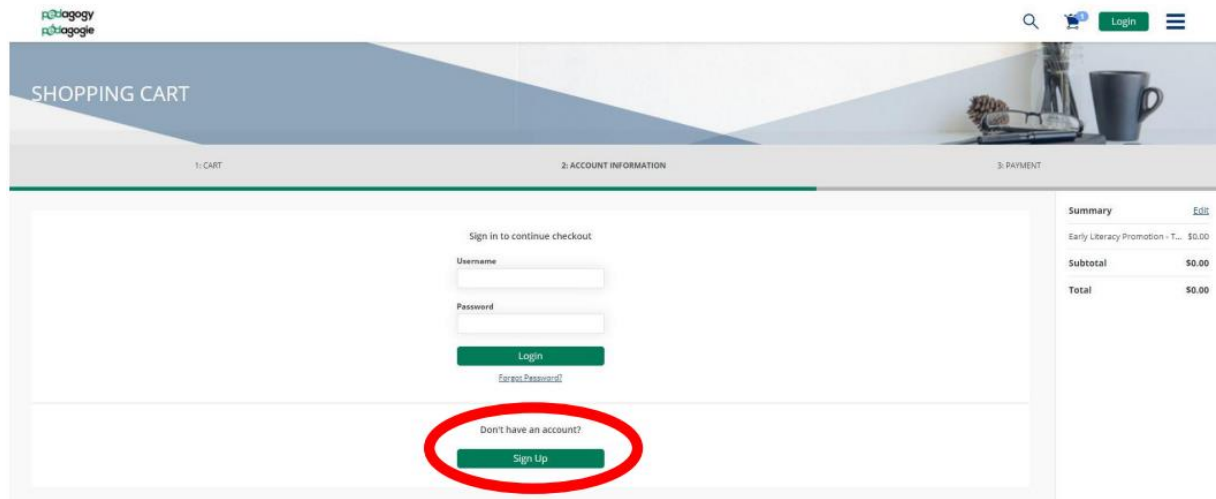

'EARLY LITERACY PROMOTION: A-B-C's for busy clinicians' Registration Instructions

1. Go to <https://pedagogy.cps.ca/#/catalog>
2. Find the listing for the Early Literacy Promotion module and select the green button with the price '\$0.00' on the right side of the page.
3. The button will change to say 'Added to Cart.' Select again to be directed to the shopping cart.

4. Select 'Proceed to checkout'. You will be promoted to create an account.

5. Select 'Sign Up' if you don't have an account. Login if you do have an account.

6. Once you have created your account and logged in, you will find the course under 'My Courses.'